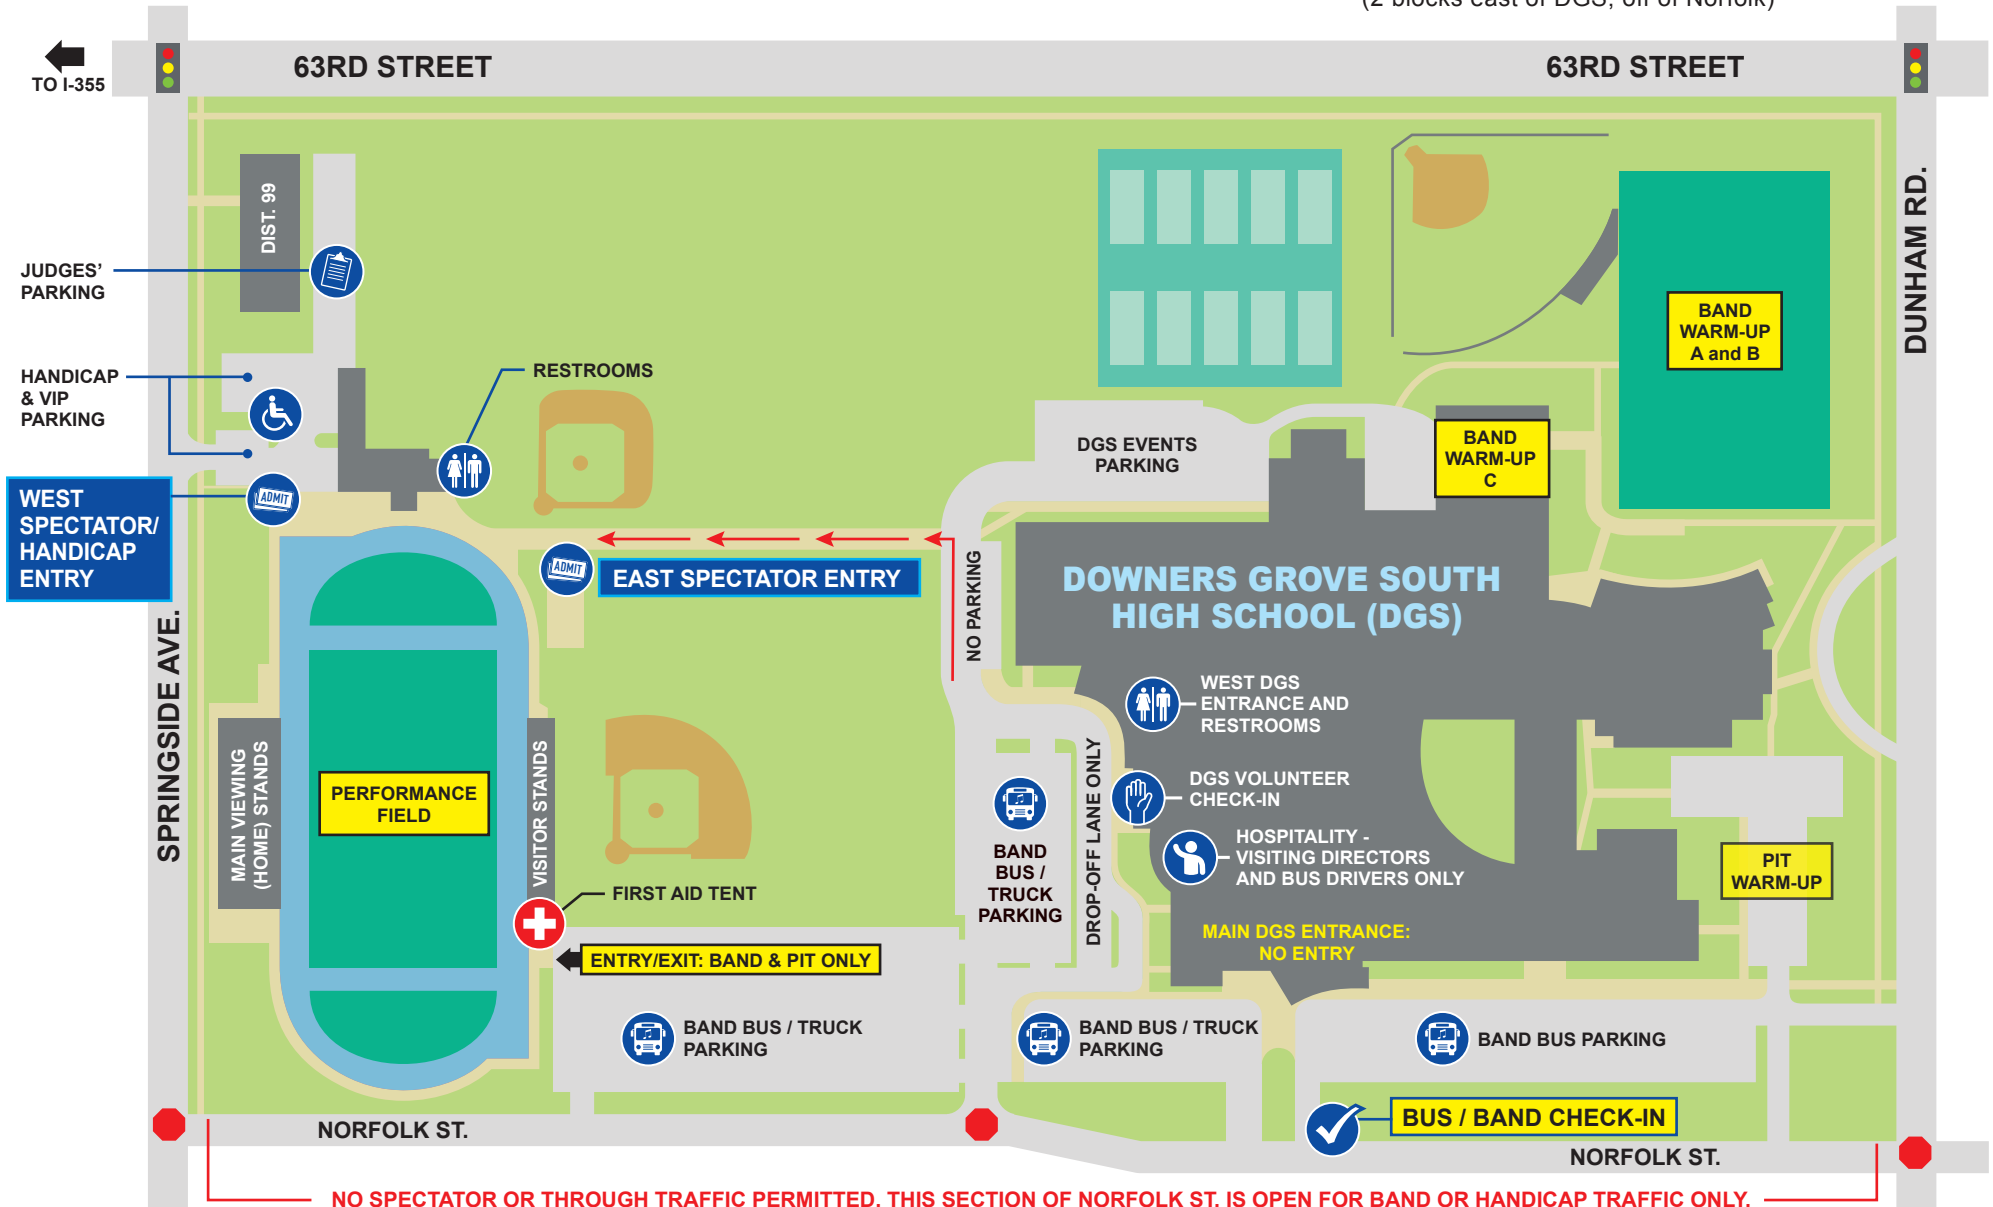

**DOWNERS GROVE SOUTH
HIGH SCHOOL**
1436 NORFOLK ST.
DOWNERS GROVE, IL 60516

Located 1 mile east of the
1-355 and 63rd St. interchange

PARKING AND LOGISTICS

Band Buses and Trucks:

Approach DGS from Dunham Rd.

Judges and Handicap Parking

Use designated reserved lots
north or east of the DGS Stadium

Spectators:

- Neighborhood street parking
- Indian Trail Elementary School
6235 Stonewall Ave.
(2 blocks west of DGS, off of 63rd St)
- Kingsley Elementary School
6509 Powell St.
(2 blocks east of DGS, off of Norfolk)

NO SPECTATOR OR THROUGH TRAFFIC PERMITTED. THIS SECTION OF NORFOLK ST. IS OPEN FOR BAND OR HANDICAP TRAFFIC ONLY.