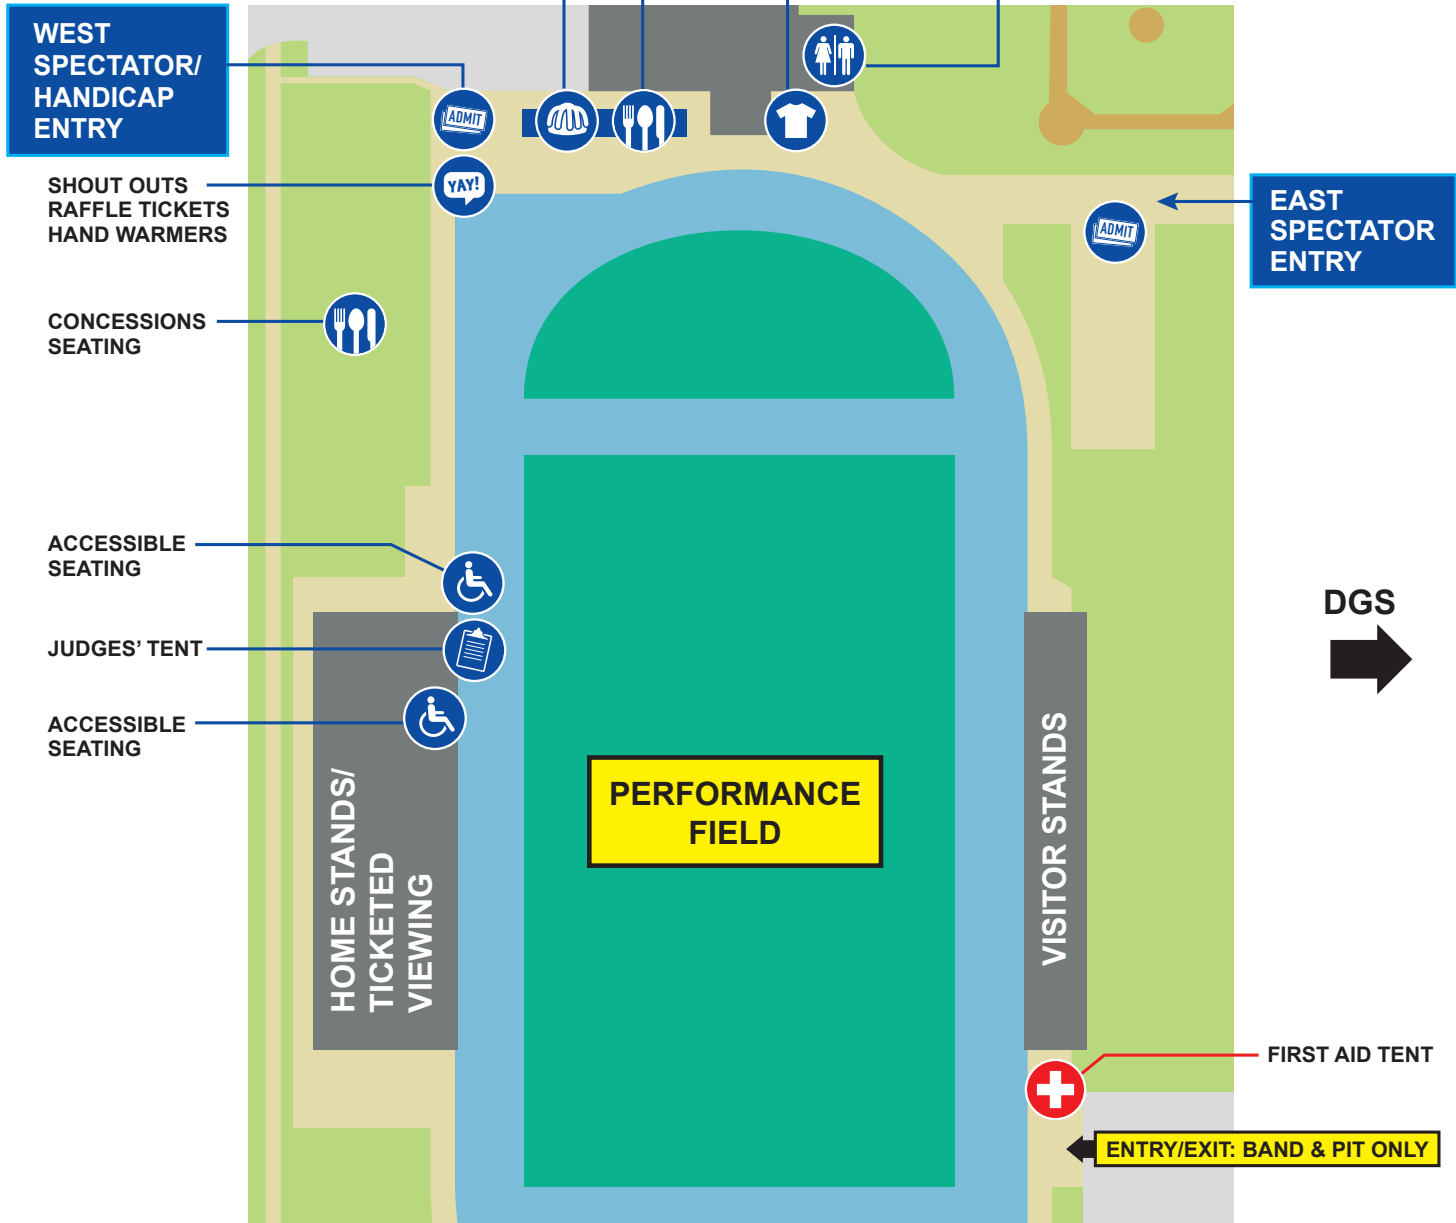

**DOWNERS GROVE SOUTH
HIGH SCHOOL
1436 NORFOLK ST.
DOWNERS GROVE, IL 60516**

Located 1 mile east of the
1-355 and 63rd St. interchange

AMENITIES

63RD STREET.

NOTHING BUNDT CAKE CONCESSIONS T-SHIRTS RESTROOMS

I-355

DGS

PERFORMANCE
FIELD

HOME STANDS/
TICKETED
VIEWING

VISITOR STANDS

FIRST AID TENT

ENTRY/EXIT: BAND & PIT ONLY