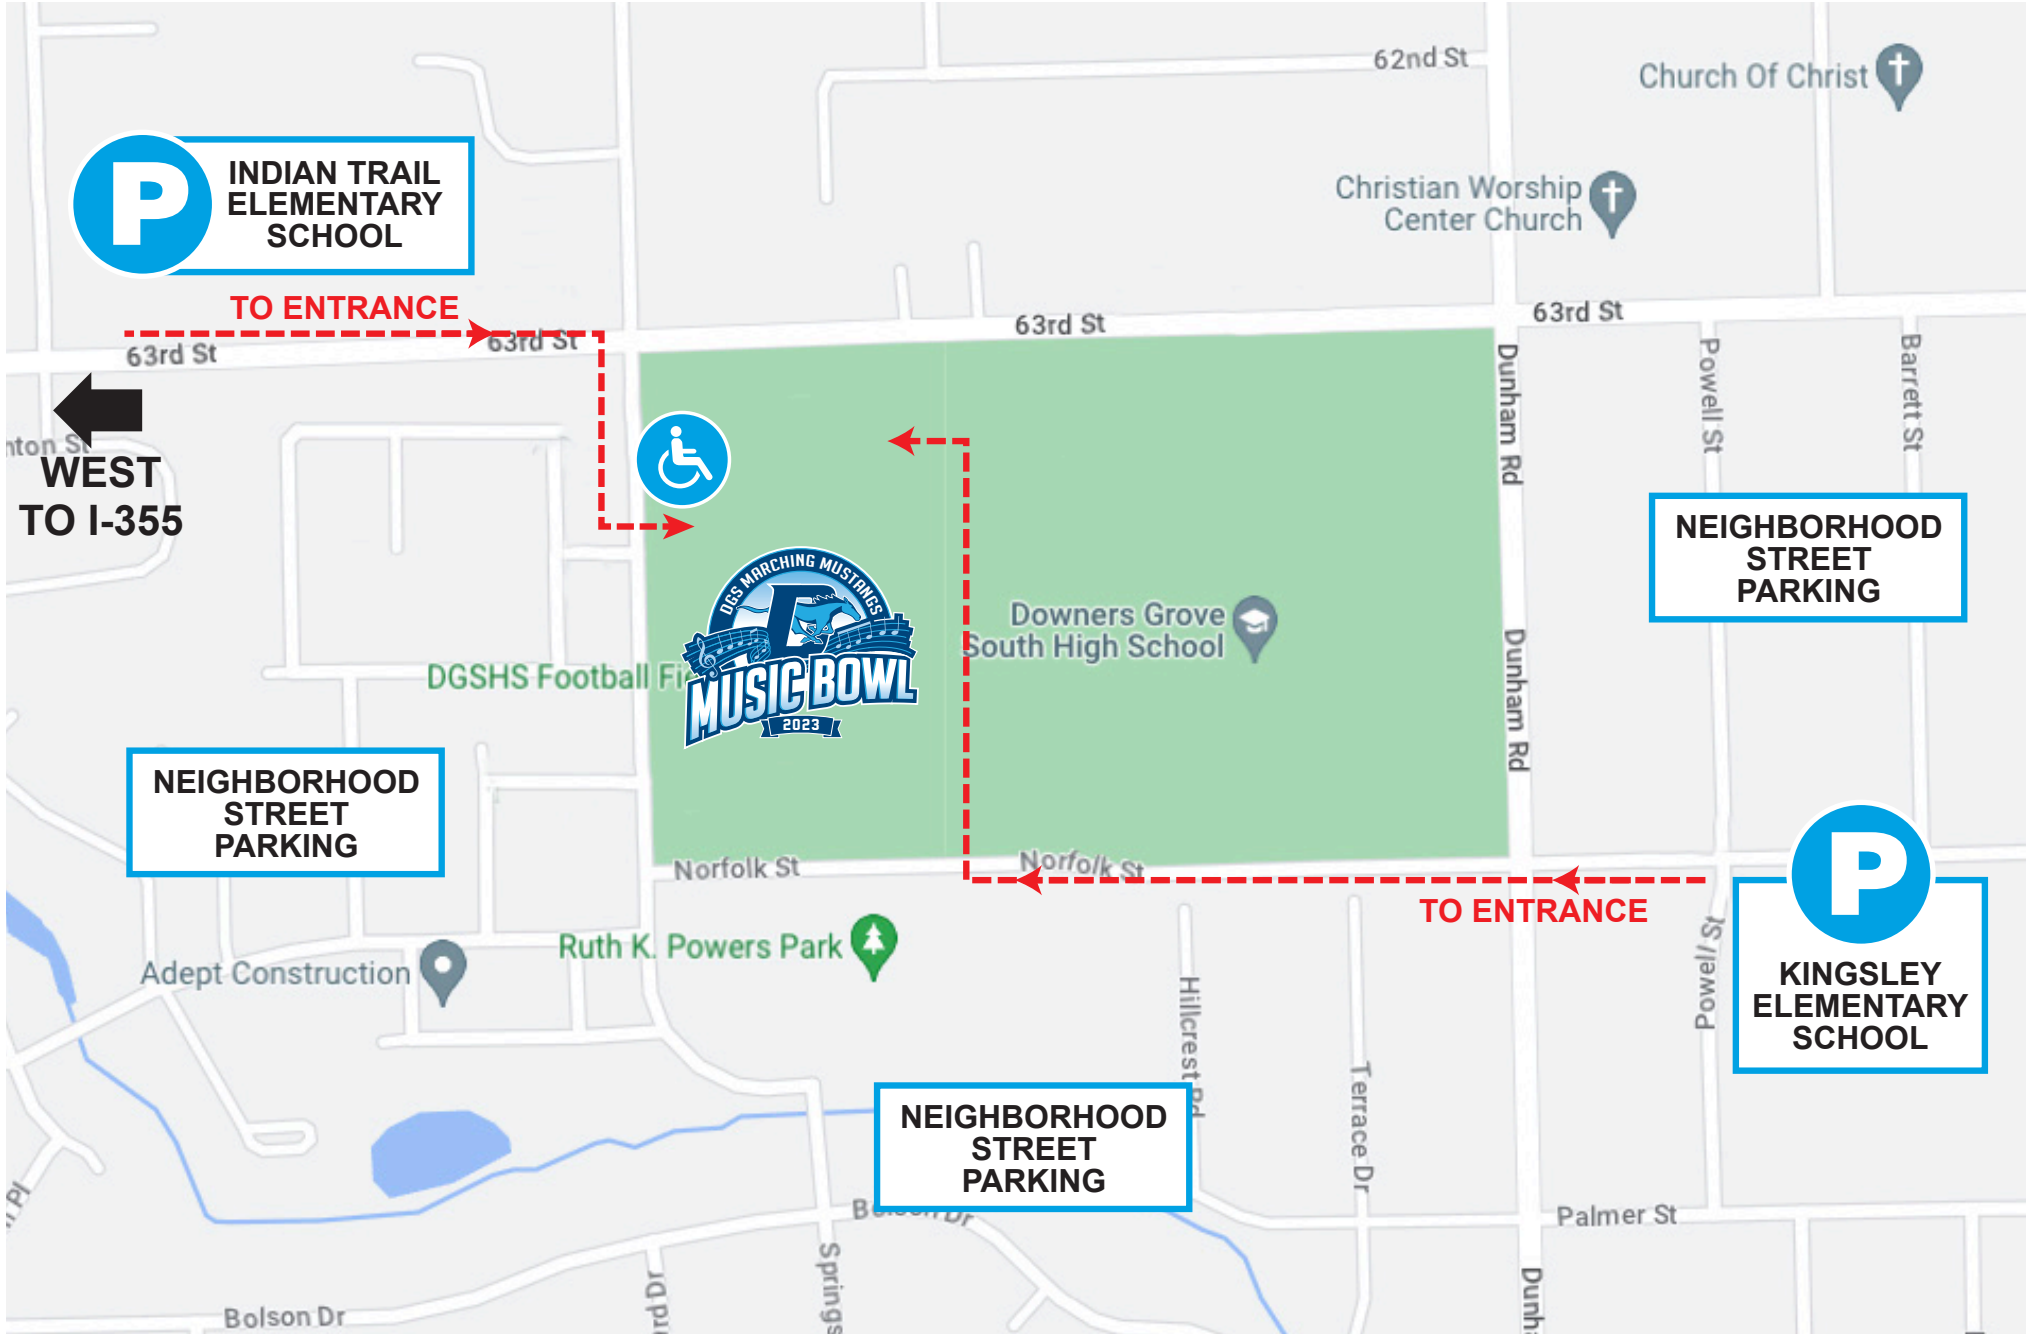

DOWNERS GROVE SOUTH HIGH SCHOOL
1436 NORFOLK ST.
DOWNERS GROVE, IL 60516

PARKING AND ENTRANCES

P INDIAN TRAIL
ELEMENTARY
SCHOOL

TO ENTRANCE

WEST
TO I-355

NEIGHBORHOOD
STREET
PARKING

NEIGHBORHOOD
STREET
PARKING

P
KINGSLEY
ELEMENTARY
SCHOOL

NEIGHBORHOOD
STREET
PARKING

TO ENTRANCE